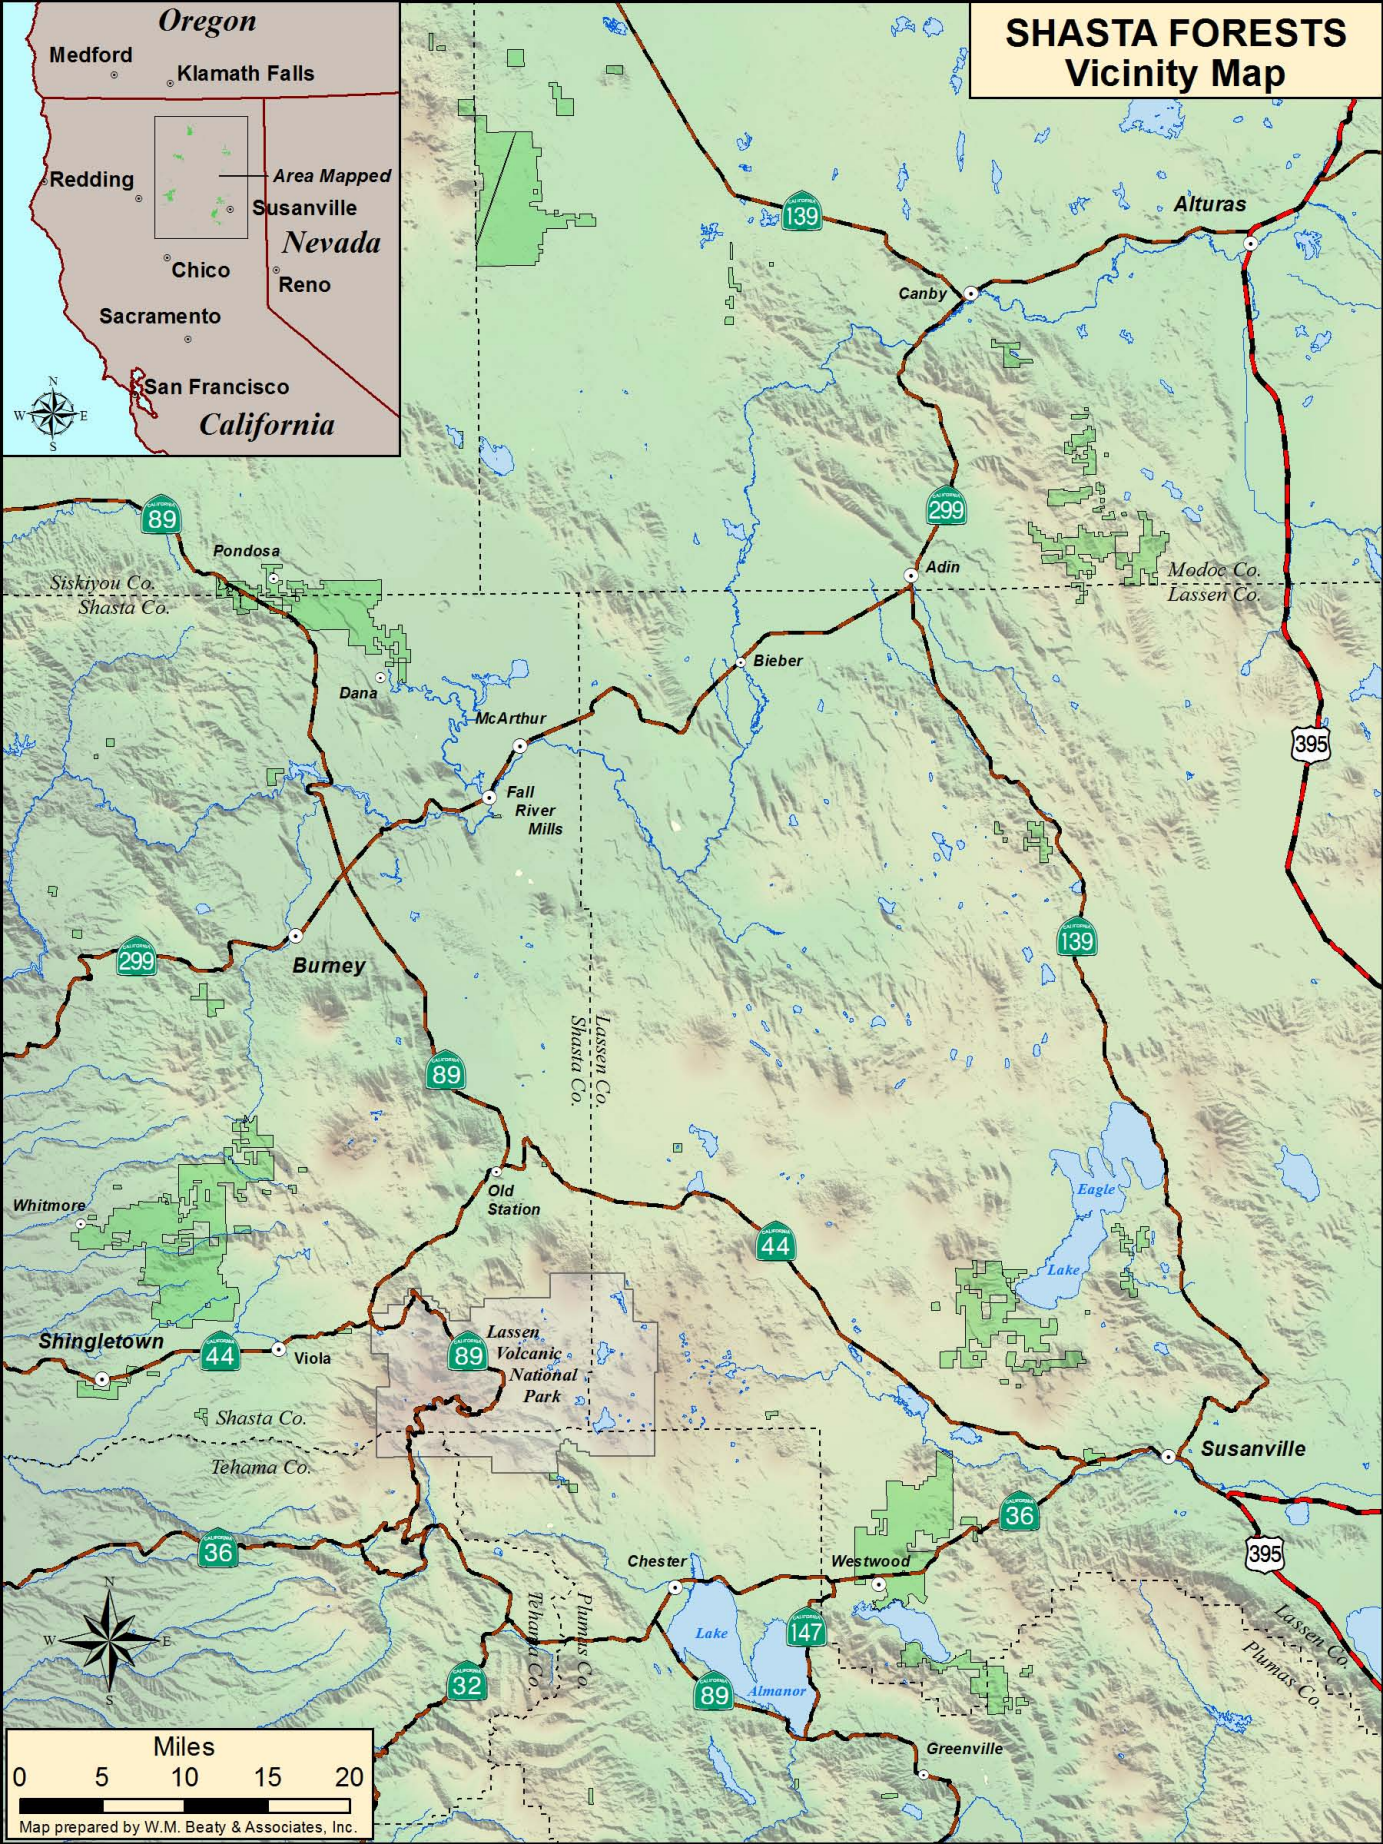

Oregon

Medford
Klamath Falls

Redding

Area Mapped

Susanville

Nevada

Chico

Reno

Sacramento

San Francisco

California

SHASTA FORESTS Vicinity Map

Miles
0 5 10 15 20
Map prepared by W.M. Beaty & Associates, Inc.